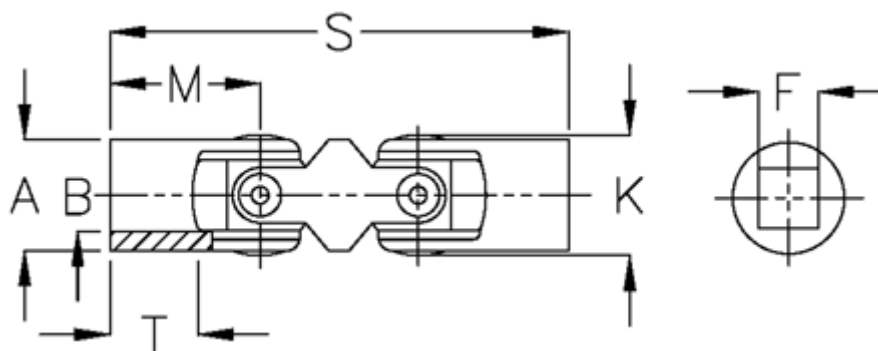

# Data Sheet

Article number: 07732304

Description: Double cross joint w/slide bearing  
0.732.304

## Measures

A	= 32
F	= 16
K	= 33.5
M	= 43
MD max N m	= 60
s	= 124
T	= 25